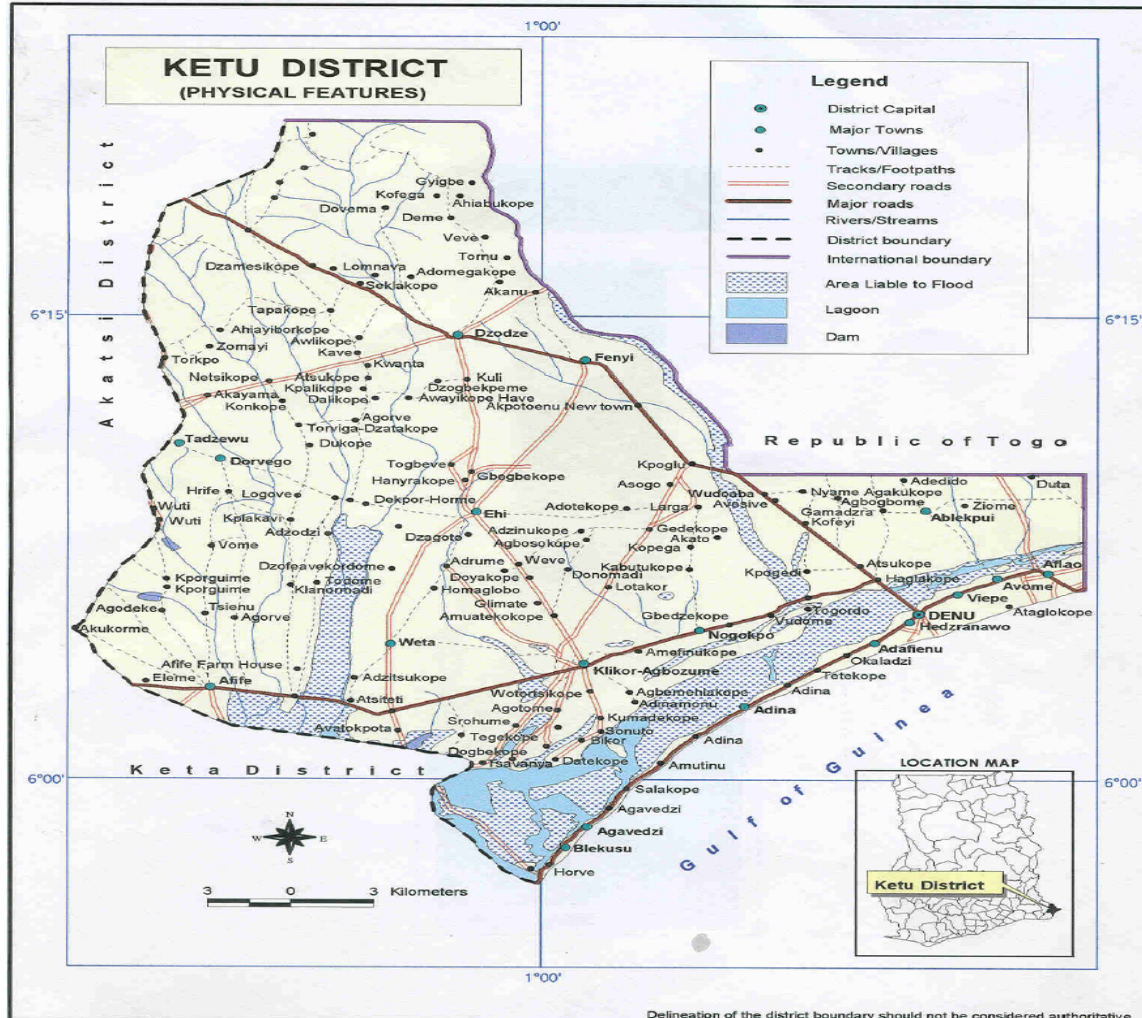

## Phase One, part 6:

IHDN Mission Hospital under construction in Wheta-  
Dzadokpo, Ketu district, Ghana

WOW!!

Hospital opening soon: June 2008

Site Preparation for IHDN Hospital started June 10, 2006

# Map of Ketu district

# Close-up map of Agbozume & surrounding areas

Before and after pictures