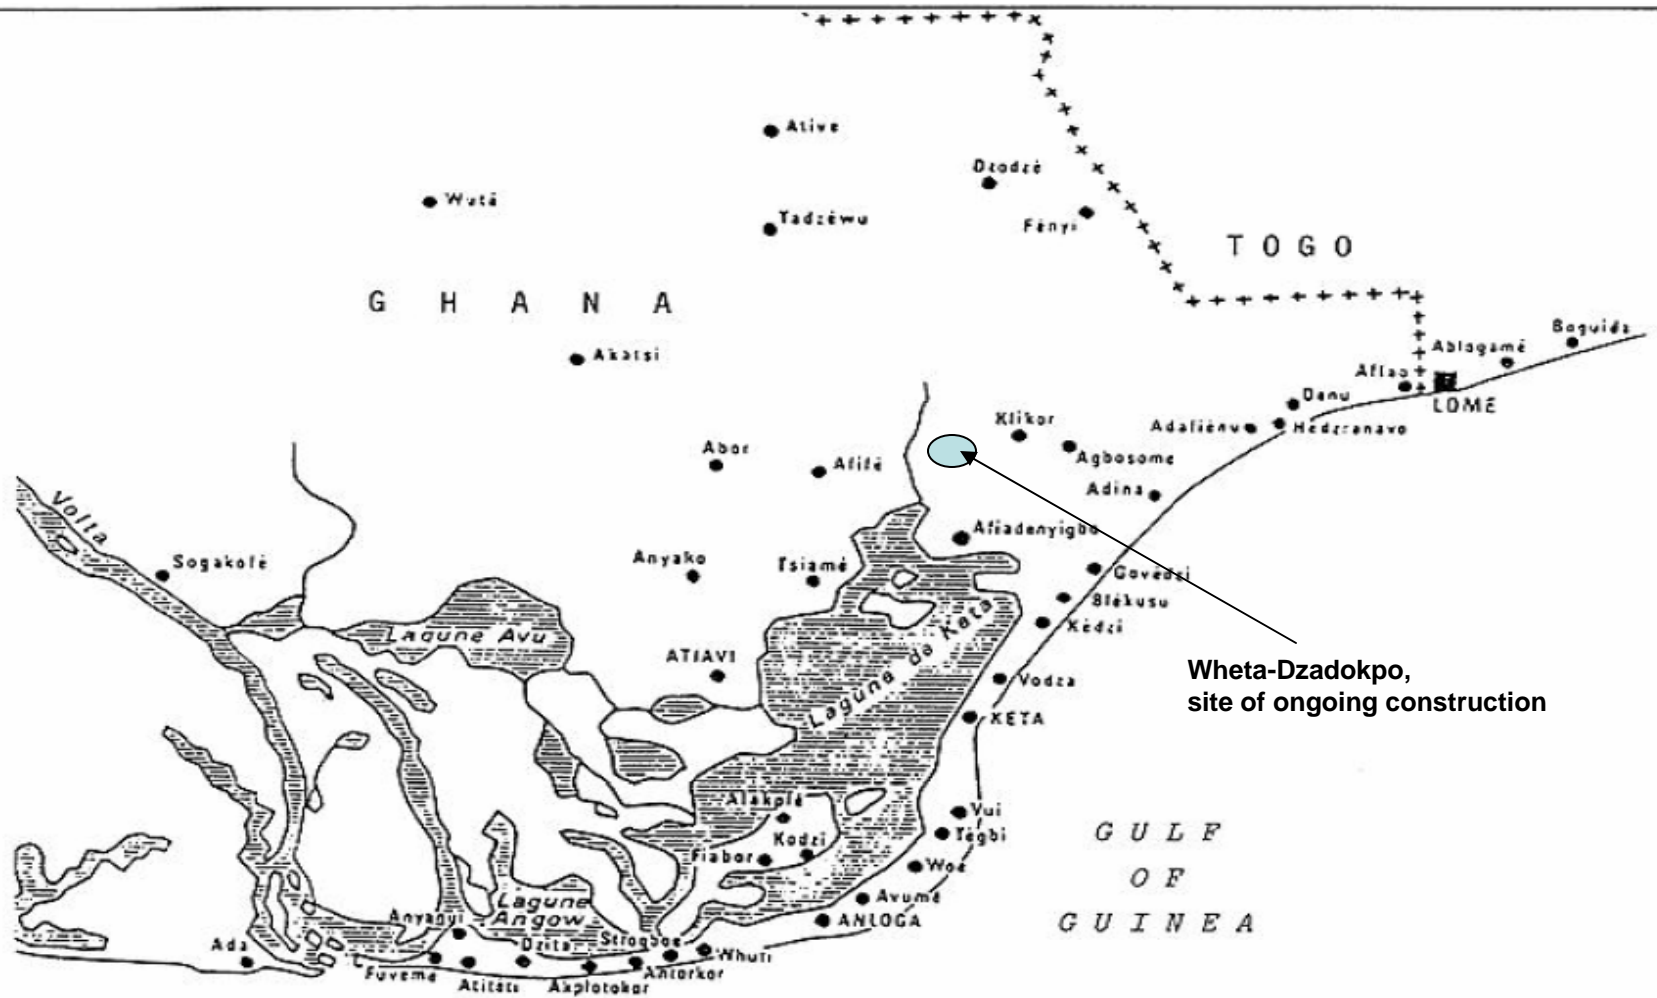

## Phase One, part 6:

IHDN Mission Hospital under construction in Wheta-  
Dzadokpo, Ketu district, Ghana

WOW!!

Hospital opening soon: June 2008

Site Preparation for IHDN Hospital started June 10, 2006

# Map of Ketu district

# Close-up map of Agbozume & surrounding areas

Before and after pictures